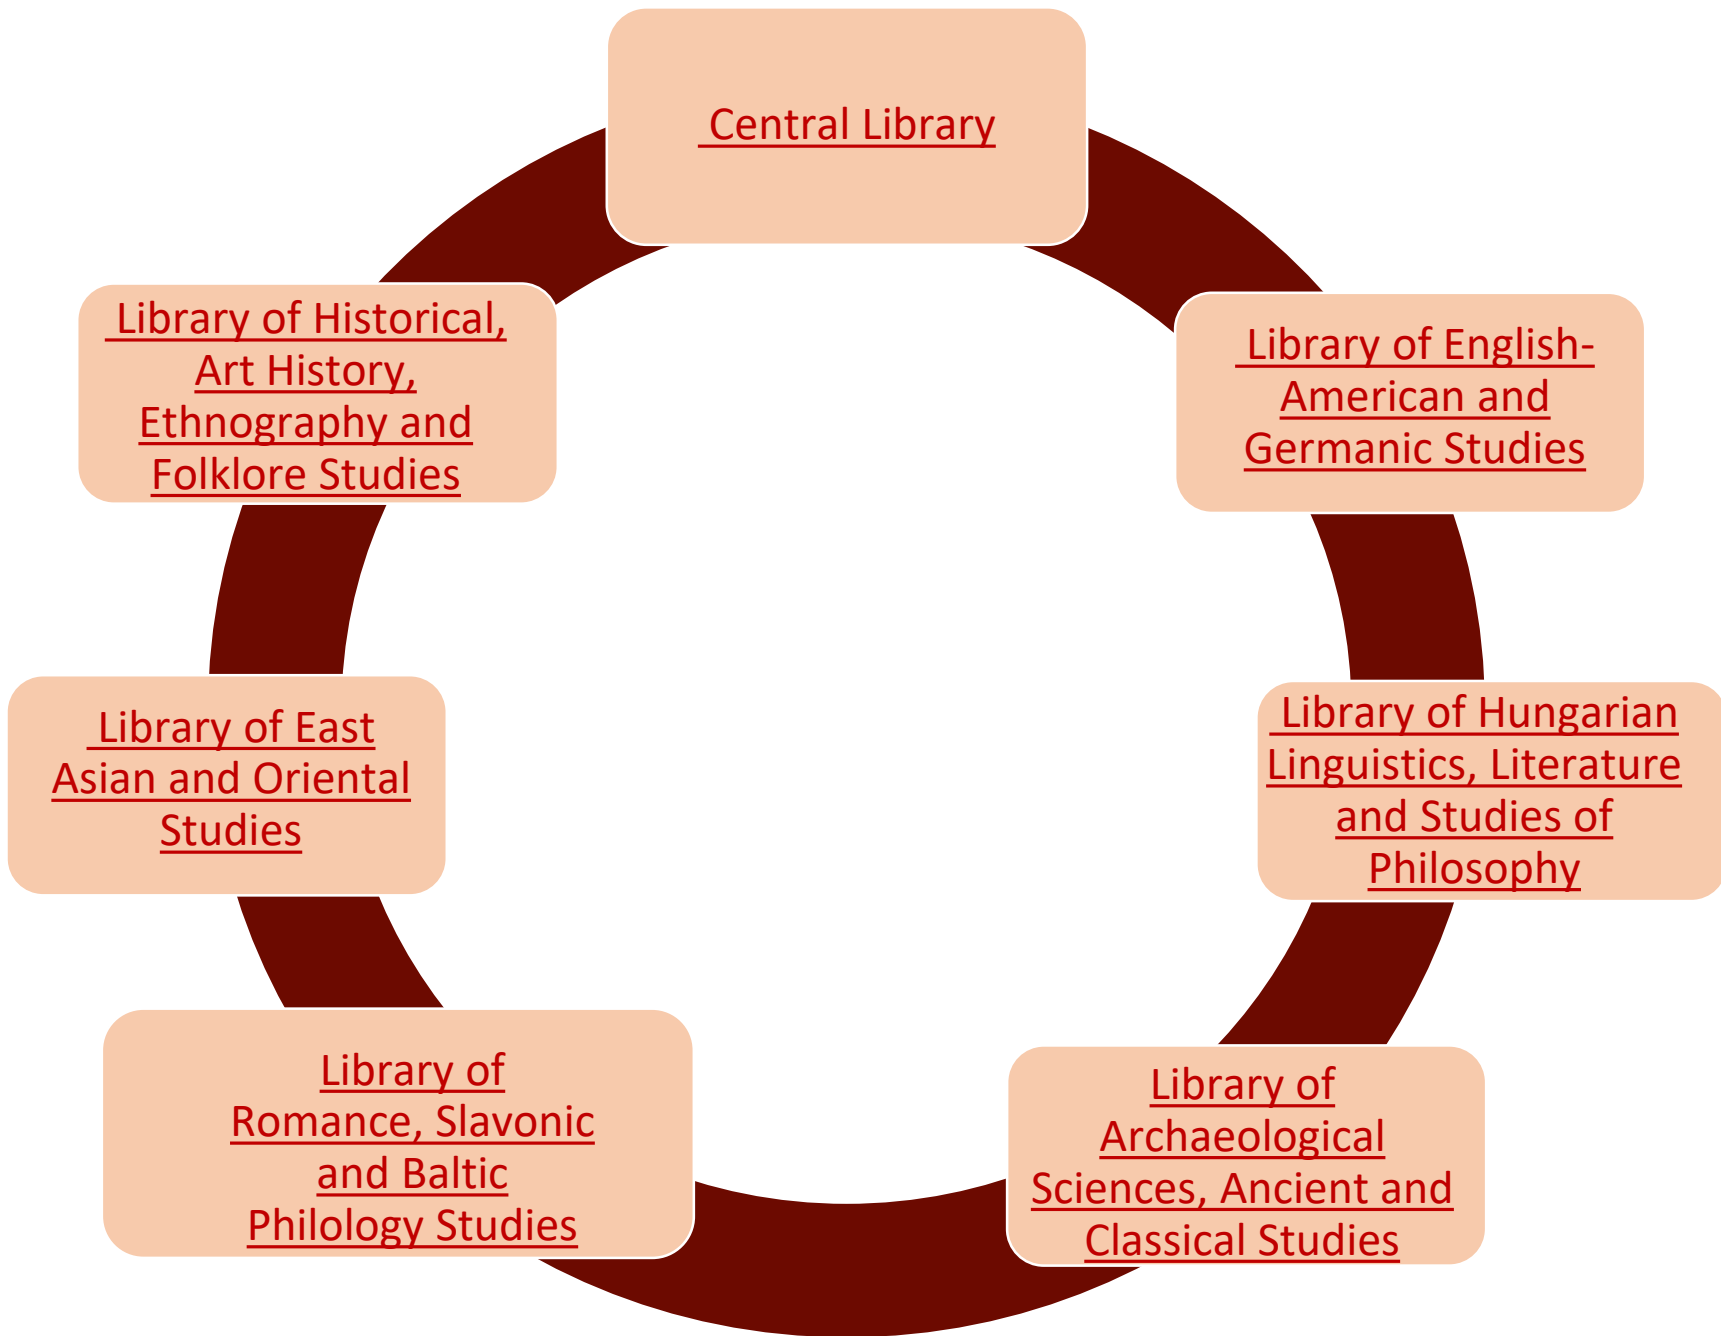

ELTE | BTK
BÖLCSÉSZETTUDOMÁNYI KAR

ELTE Faculty of Humanities Library

ELTE | BTK
BÖLCSESZETTUDOMÁNYI KAR

- 48 separate library units in total
- Organized into 7 specialized libraries
- Work as 1 cooperating organization
- Called *ELTE Faculty of Humanities Library*
- Member libraries operate in seven buildings out of eight on the campus

ELTE | BTK
BÖLCSÉSZETTUDOMÁNYI KAR

- All ELTE citizens can use ELTE's libraries
FREE of charge after Registration (online/pers.)
- The librarians catalog, store, provide access to
approx. 1,2 million pieces of library material
(documents) in total